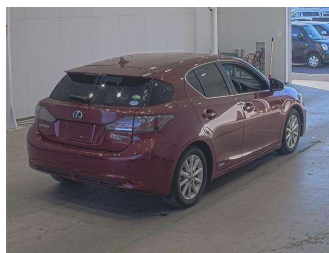

# 2012 Lexus CT 200h Hybrid -Version C

**Purchase Price** **POA**  
Includes GST, Registration & Licensing

Finance may be available on this vehicle. Ask one of our friendly staff for more information.

Gain peace of mind with Mechanical Breakdown Insurance. **Ask us how.**

Body Style  
**5 door, Hatchback**

Odometer  
**95,715 km**

Engine  
**1800 cc, Hybrid**

Fuel Type  
**Hybrid**

Transmission  
**Automatic**

Wheels  
-

VIN  
-

Interior  
**Black - Grey, Fabric**