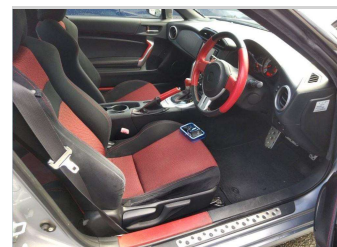

2015 Toyota 86 GT

Purchase Price **POA**
Includes GST, Registration & Licensing

Finance may be available on this vehicle. Ask one of our friendly staff for more information.

Gain peace of mind with Mechanical Breakdown Insurance. **Ask us how.**

Top features

- » Air Conditioning
- » Alloy wheels
- » Back Monitor
- » Cruise Control
- » Cruise Control
- » Electric Mirrors
- » Electric Mirrors (Retr...
- » Fog Lights
- » Multifunction
- » PADDLE SHIFT
- » Push Button
- » Push Button
- » REVERSE CAMERA
- » Smart Key

Body Style
2 door, Coupe

Odometer
98,202 km

Engine
2000 cc, Internal Combustion

Fuel Type
Petrol

Transmission
Automatic

Wheels
-

VIN
-

Interior
Black - Grey, Fabric