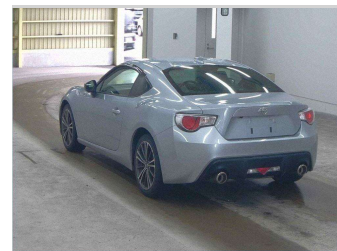

2015 Toyota 86 GT

Purchase Price **POA**
Includes GST, Registration & Licensing

Finance may be available on this vehicle. Ask one of our friendly staff for more information.

Gain peace of mind with Mechanical Breakdown Insurance. **Ask us how.**

Top features

- » Air Conditioning
- » Alloy wheels
- » Back Monitor
- » Cruise Control
- » Cruise Control
- » Electric Mirrors
- » Electric Mirrors (Retr...
- » Fog Lights
- » Multifunction
- » PADDLE SHIFT
- » Push Button
- » Push Button
- » REVERSE CAMERA
- » Smart Key

Body Style
2 door, Coupe

Odometer
98,202 km

Engine
2000 cc, Internal Combustion

Fuel Type
Petrol

Transmission
Automatic

Wheels
-

VIN
-

Interior
Black - Grey, Fabric