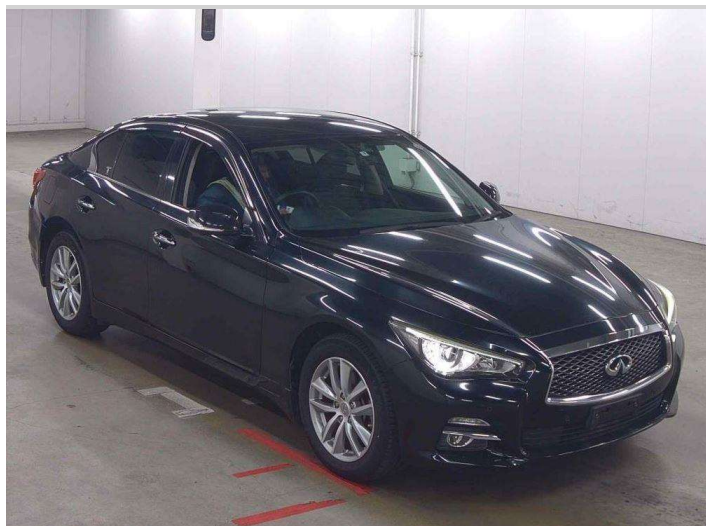

# 2015 Nissan Skyline 200GT-t Type P

**Purchase Price** **POA**  
Includes GST, Registration & Licensing

Finance may be available on this vehicle. Ask one of our friendly staff for more information.

Gain peace of mind with Mechanical Breakdown Insurance. **Ask us how.**

**Top features**

- » Air Conditioning
- » Alloy wheels
- » Back Monitor
- » Cruise Control
- » Cruise Control
- » Electric Mirrors
- » Electric Mirrors (Retr...
- » Fog Lights
- » Heated Seats
- » Leather Seat
- » Multifunction
- » Multifunction
- » Power Seat
- » Push Button
- » Push Button
- » REVERSE CAMERA
- » Smart Key

Body Style  
**4 door, Sedan**

Odometer  
**89,700 km**

Engine  
**2000 cc, Internal Combustion**

Fuel Type  
**Petrol**

Transmission  
**Automatic**

Wheels  
-

VIN  
-

Interior  
**Black - Grey, Leather**

Safety  
-

Reg No.  
-

Ext Colour  
**Black**

History  
-

Seats  
**5 seats, Leather**

CO2 Emissions  
-

Energy Economy  
-

**Stock ID: 5341**