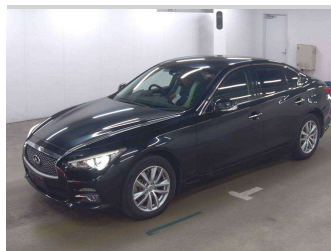

# 2015 Nissan Skyline 200GT-t Type P

**Purchase Price** **POA**  
Includes GST, Registration & Licensing

Finance may be available on this vehicle. Ask one of our friendly staff for more information.

Gain peace of mind with Mechanical Breakdown Insurance. **Ask us how.**

Body Style  
**4 door, Sedan**

Odometer  
**89,700 km**

Engine  
**2000 cc, Internal Combustion**

Fuel Type  
**Petrol**

Transmission  
**Automatic**

Wheels  
-

VIN  
-

Interior  
**Black - Grey, Leather**