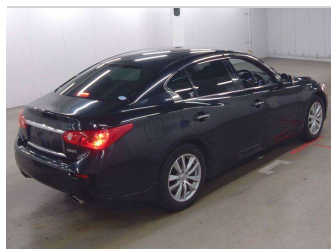

# 2015 Nissan Skyline 200GT-t Type P

**Purchase Price** **POA**  
Includes GST, Registration & Licensing

Finance may be available on this vehicle. Ask one of our friendly staff for more information.

Gain peace of mind with Mechanical Breakdown Insurance. **Ask us how.**

**Top features**

- » Air Conditioning
- » Alloy wheels
- » Back Monitor
- » Cruise Control
- » Cruise Control
- » Electric Mirrors
- » Electric Mirrors (Retr...
- » Fog Lights
- » Heated Seats
- » Leather Seat
- » Multifunction
- » Multifunction
- » Power Seat
- » Push Button
- » Push Button
- » REVERSE CAMERA
- » Smart Key

Body Style  
**4 door, Sedan**

Odometer  
**89,700 km**

Engine  
**2000 cc, Internal Combustion**

Fuel Type  
**Petrol**

Transmission  
**Automatic**

Wheels  
-

VIN  
-

Interior  
**Black - Grey, Leather**