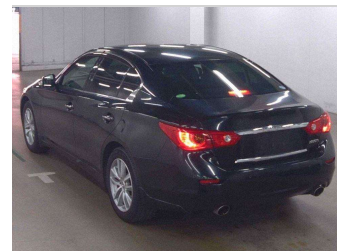

# 2015 Nissan Skyline 200GT-t Type P

**Purchase Price** **POA**  
Includes GST, Registration & Licensing

Finance may be available on this vehicle. Ask one of our friendly staff for more information.

Gain peace of mind with Mechanical Breakdown Insurance. **Ask us how.**

Body Style  
**4 door, Sedan**

Odometer  
**89,700 km**

Engine  
**2000 cc, Internal Combustion**

Fuel Type  
**Petrol**

Transmission  
**Automatic**

Wheels  
-

VIN  
-

Interior  
**Black - Grey, Leather**