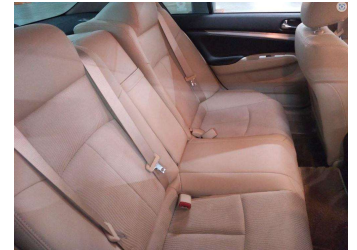

2013 Nissan Skyline 250GT

Purchase Price **POA**
Includes GST, Registration & Licensing

Finance may be available on this vehicle. Ask one of our friendly staff for more information.

Gain peace of mind with Mechanical Breakdown Insurance. **Ask us how.**

Top features

- » Air Conditioning
- » Alloy wheels
- » Back Monitor
- » Cruise Control
- » Cruise Control
- » Electric Mirrors
- » Electric Mirrors (Retr...
- » Fog Lights
- » Heated Seats
- » Multifunction
- » Multifunction
- » Power Seat
- » Push Button
- » Push Button
- » REVERSE CAMERA
- » Smart Key