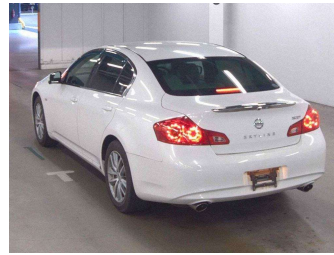

2013 Nissan Skyline 250GT

Purchase Price **POA**
Includes GST, Registration & Licensing

Finance may be available on this vehicle. Ask one of our friendly staff for more information.

Gain peace of mind with Mechanical Breakdown Insurance. **Ask us how.**

Top features

- » Air Conditioning
- » Alloy wheels
- » Back Monitor
- » Cruise Control
- » Cruise Control
- » Electric Mirrors
- » Electric Mirrors (Retr...
- » Fog Lights
- » Heated Seats
- » Multifunction
- » Multifunction
- » Power Seat
- » Push Button
- » Push Button
- » REVERSE CAMERA
- » Smart Key

Body Style
4 door, Sedan

Odometer
107,198 km

Engine
2500 cc, Internal Combustion

Fuel Type
Petrol

Transmission
Automatic

Wheels
-

VIN
-

Interior
Black and Beige, Fabric