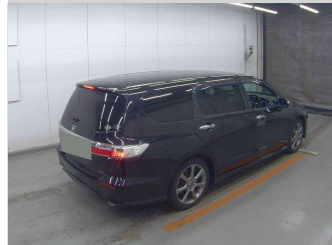

2012 Honda Odyssey M Aero Package

Purchase Price **POA**
Includes GST, Registration & Licensing

Finance may be available on this vehicle. Ask one of our friendly staff for more information.

Gain peace of mind with Mechanical Breakdown Insurance. **Ask us how.**

Body Style
5 door, Station Wagon

Odometer
101,413 km

Engine
2400 cc, Internal Combustion

Fuel Type
Petrol

Transmission
Automatic

Wheels
-

VIN
-

Interior
Black - Grey, Fabric