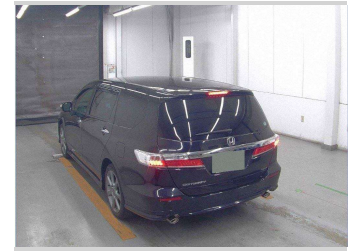

2012 Honda Odyssey M Aero Package

Purchase Price **POA**
Includes GST, Registration & Licensing

Finance may be available on this vehicle. Ask one of our friendly staff for more information.

Gain peace of mind with Mechanical Breakdown Insurance. **Ask us how.**

Body Style
5 door, Station Wagon

Odometer
101,413 km

Engine
2400 cc, Internal Combustion

Fuel Type
Petrol

Transmission
Automatic

Wheels
-

VIN
-

Interior
Black - Grey, Fabric