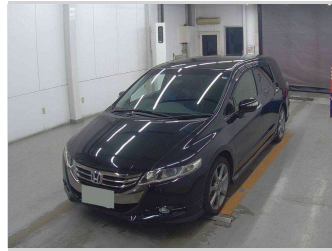

2012 Honda Odyssey M Aero Package

Purchase Price **POA**
Includes GST, Registration & Licensing

Finance may be available on this vehicle. Ask one of our friendly staff for more information.

Gain peace of mind with Mechanical Breakdown Insurance. **Ask us how.**

Body Style
5 door, Station Wagon

Odometer
101,413 km

Engine
2400 cc, Internal Combustion

Fuel Type
Petrol

Transmission
Automatic

Wheels
-

VIN
-

Interior
Black - Grey, Fabric