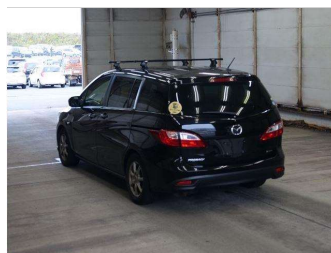

# 2012 Mazda Premacy 20E

**Purchase Price** **POA**  
Includes GST, Registration & Licensing

Finance may be available on this vehicle. Ask one of our friendly staff for more information.

Gain peace of mind with Mechanical Breakdown Insurance. **Ask us how.**

Body Style  
**5 door, Wagon**

Odometer  
**71,425 km**

Engine  
**2000 cc, Internal Combustion**

Fuel Type  
**Petrol**

Transmission  
**Automatic**

Wheels  
-

VIN  
-

Interior  
**Black - Grey, Fabric**