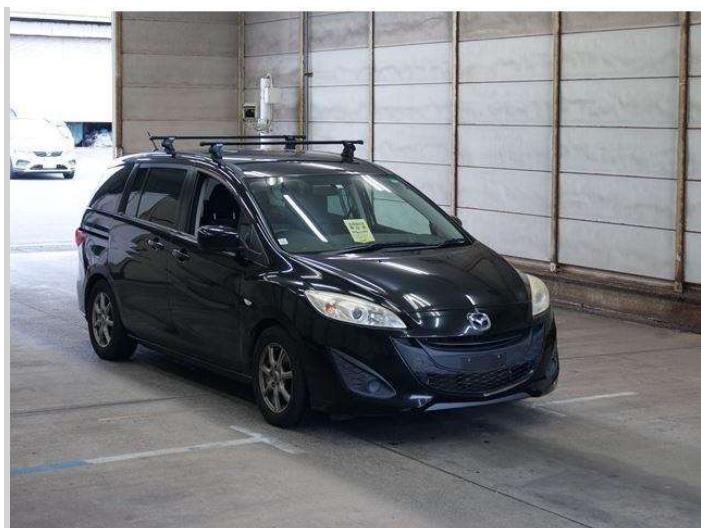

# 2012 Mazda Premacy 20E

**Purchase Price** **POA**  
Includes GST, Registration & Licensing

Finance may be available on this vehicle. Ask one of our friendly staff for more information.

Gain peace of mind with Mechanical Breakdown Insurance. **Ask us how.**

**Top features**

- » Air Conditioning
- » Alloy wheels
- » Back Monitor
- » Electric Mirrors
- » Electric Mirrors (Retr...
- » Multifunction
- » Multifunction
- » Push Button
- » Push Button
- » REVERSE CAMERA
- » Smart Key

Body Style  
**5 door, Wagon**

Odometer  
**71,425 km**

Engine  
**2000 cc, Internal Combustion**

Fuel Type  
**Petrol**

Transmission  
**Automatic**

Wheels  
-

VIN  
-

Interior  
**Black - Grey, Fabric**

Safety  
-

Reg No.  
-

Ext Colour  
**Black**

History  
-

Seats  
**7 seats, Fabric**

CO2 Emissions  
-

Energy Economy  
-

**Stock ID: 5159**