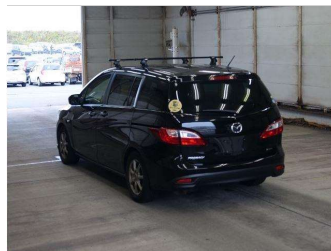

2012 Mazda Premacy 20E

Purchase Price **POA**
Includes GST, Registration & Licensing

Finance may be available on this vehicle. Ask one of our friendly staff for more information.

Gain peace of mind with Mechanical Breakdown Insurance. **Ask us how.**

Body Style
5 door, Wagon

Odometer
71,425 km

Engine
2000 cc, Internal Combustion

Fuel Type
Petrol

Transmission
Automatic

Wheels
-

VIN
-

Interior
Black - Grey, Fabric