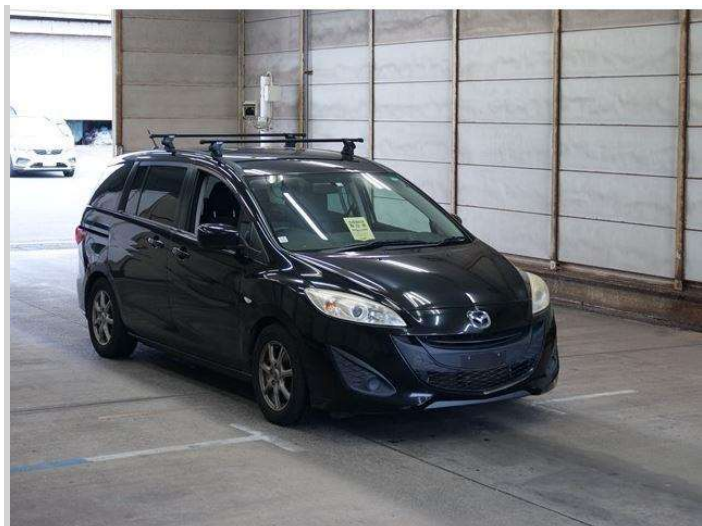

2012 Mazda Premacy 20E

Purchase Price **POA**
Includes GST, Registration & Licensing

Finance may be available on this vehicle. Ask one of our friendly staff for more information.

Gain peace of mind with Mechanical Breakdown Insurance. **Ask us how.**

Top features

- » Air Conditioning
- » Alloy wheels
- » Back Monitor
- » Electric Mirrors
- » Electric Mirrors (Retr...
- » Multifunction
- » Multifunction
- » Push Button
- » Push Button
- » REVERSE CAMERA
- » Smart Key

Body Style
5 door, Wagon

Odometer
71,425 km

Engine
2000 cc, Internal Combustion

Fuel Type
Petrol

Transmission
Automatic

Wheels
-

VIN
-

Interior
Black - Grey, Fabric

Safety
-

Reg No.
-

Ext Colour
Black

History
-

Seats
7 seats, Fabric

CO2 Emissions
-

Energy Economy
-

Stock ID: 5159