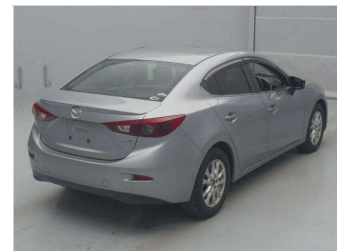

2013 Mazda Axela Hybrid S

Purchase Price

POA

Includes GST, Registration & Licensing

Finance may be available on this vehicle. Ask one of our friendly staff for more information.

Gain peace of mind with Mechanical Breakdown Insurance. **Ask us how.**

Top features

- » Air Conditioning
- » Alloy wheels
- » Back Monitor
- » Cruise Control
- » Cruise Control
- » Electric Mirrors
- » Electric Mirrors (Retr...
- » Fog Lights
- » Multifunction
- » Multifunction
- » Push Button
- » Push Button
- » REVERSE CAMERA
- » Smart Key

Body Style

4 door, Sedan

Odometer

29,498 km

Engine

2000 cc, Hybrid

Fuel Type

Hybrid

Transmission

Automatic

Wheels

-

VIN

-

Interior

Black - Grey, Fabric

Safety

-

Reg No.

-

Ext Colour

Metallic Gray

History

-

Seats

5 seats, Fabric

CO2 Emissions

-

Energy Economy

-

Stock ID: 5399

Sterling Cars

Sterling Cars Mega Mall | Phone 0800 771 881 | Email
info@sterlingcars.co.nz
385 Mount Wellington Highway, Mount Wellington, Auckland 1060
www.sterlingcars.co.nz

4.51 | 417 reviews